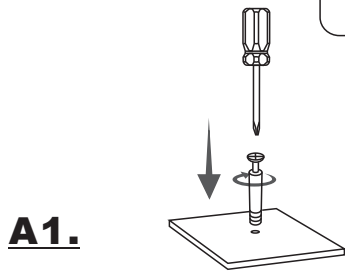

▪SCREWS LIST

PART	QTY.	ITEM		PART	QTY.	ITEM	
A	16	3X15 MM		H	2	M6	
B	24	6X40 MM		I	5	Ø 16MM	
C	2	6X65 MM			1		
D	7	6X30 MM			1		
E	8	6X40 MM			1		
F	8	4X30 MM					
G	4	4X20 MM					

6X40MM BOLT INSTALLATION AS BELOW: