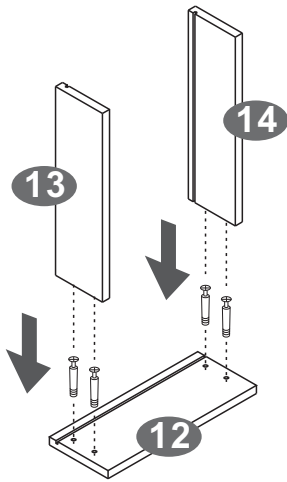

▪SCREWS LIST

PART	QTY.	ITEM		PART	QTY.	ITEM	
A	16	3X15 MM		H	2	M6	
B	24	6X40 MM		I	5	Ø 16MM	
C	2	6X65 MM			1		
D	7	6X30 MM			1		
E	8	6X40 MM			1		
F	8	4X30 MM					
G	4	4X20 MM					

6X40MM BOLT INSTALLATION AS BELOW:

6

▪ SCREWS
D 6X30 MM
3PCS
I 3PCS

7

■ SCREWS

C 6X65 MM
 2PCS

E 6X40 MM
 4PCS

H  2PCS

I  2PCS

8

■ SCREWS

E 6X40 MM
 4PCS

9

■ SCREWS

D 6X30 MM
 4PCS

10

■ SCREWS

B 6X40 MM

4PCS

11

12

■ SCREWS

F 4X30 MM

4PCS

13