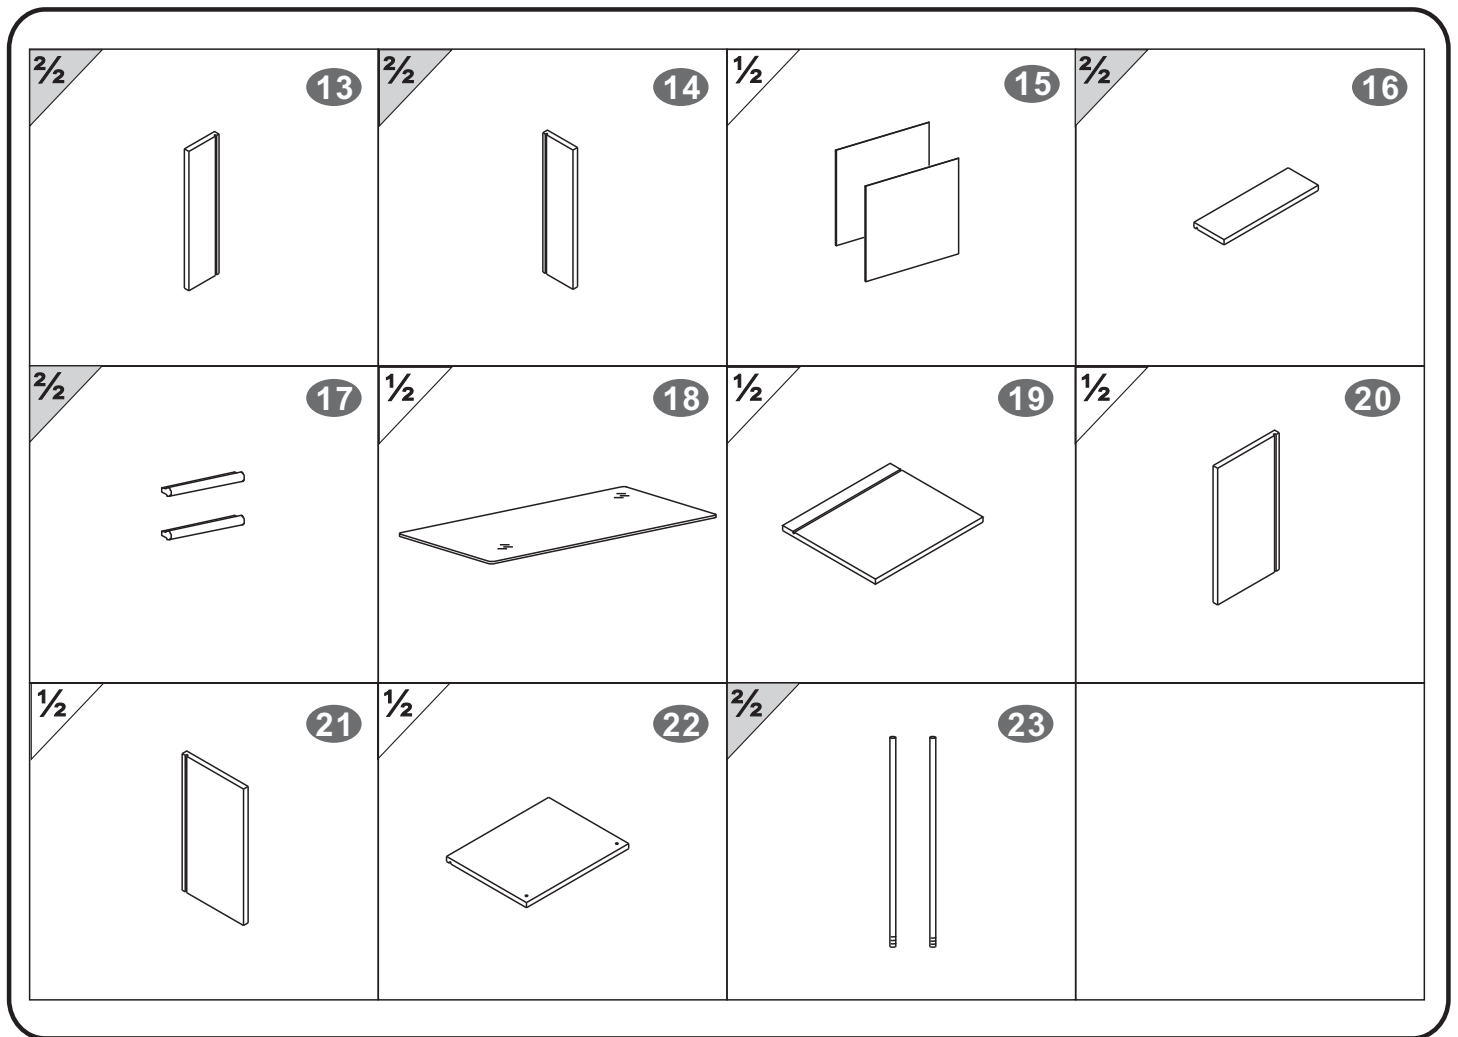

▪SCREWS LIST

PART	QTY.	ITEM		PART	QTY.	ITEM	
A	16	3X15 MM		H	2	M6	
B	24	6X40 MM		I	5	Ø 16MM	
C	2	6X65 MM			1		
D	7	6X30 MM			1		
E	8	6X40 MM			1		
F	8	4X30 MM					
G	4	4X20 MM					

6X40MM BOLT INSTALLATION AS BELOW: