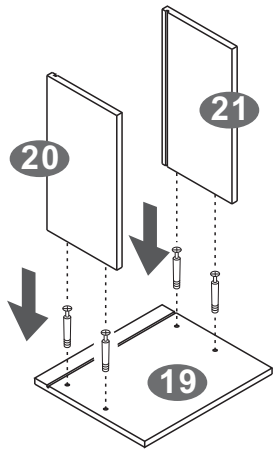

▪SCREWS LIST

PART	QTY.	ITEM		PART	QTY.	ITEM	
A	16	3X15 MM		H	2	M6	
B	24	6X40 MM		I	5	Ø 16MM	
C	2	6X65 MM			1		
D	7	6X30 MM			1		
E	8	6X40 MM			1		
F	8	4X30 MM					
G	4	4X20 MM					

6X40MM BOLT INSTALLATION AS BELOW:

B 6X40 MM

4PCS

11

12

■ SCREWS

F 4X30 MM

4PCS

13

■ SCREWS

A 3X15 MM

4PCS

14

■ SCREWS

G 4X20 MM

2PCS

15

18

19

▪ SCREWS

A 3X15 MM

4PCS

20

▪ SCREWS

G 4X20 MM