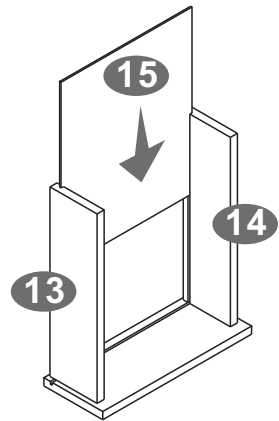

■ SCREWS

B 6X40 MM

4PCS

11