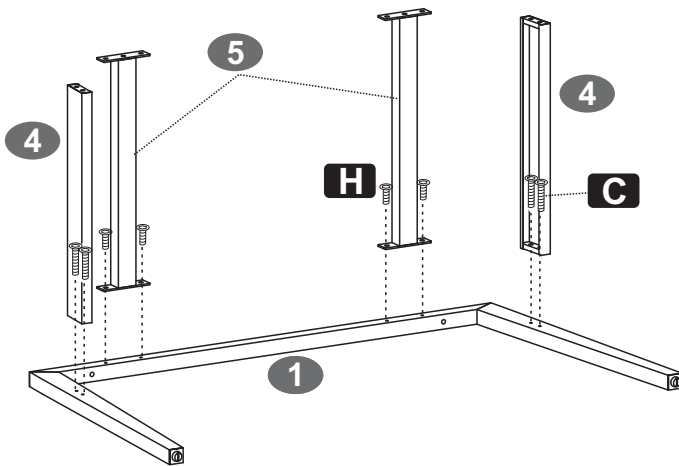

SCREWS

C 6X25 MM

4PCS

H 6X12 MM

4PCS

6