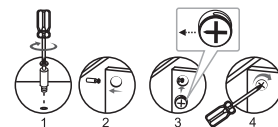

6X25MM BOLT INSTALLATION AS BELOW:

ASSEMBLY STEPS:

1

SCREWS

B 6X25 MM		4PCS	
K Φ 12 MM		4PCS	
M 6X20 MM		4PCS	

2

3

SCREWS

6

SCREWS

C 6X25 MM

4PCS

H 6X12 MM

4PCS

7

SCREWS