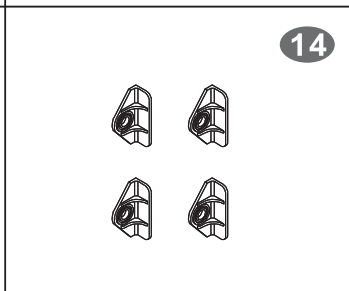

▀PARTS LIST