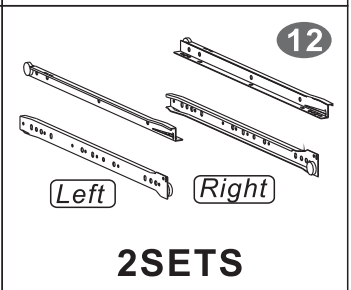

▀PARTS LIST